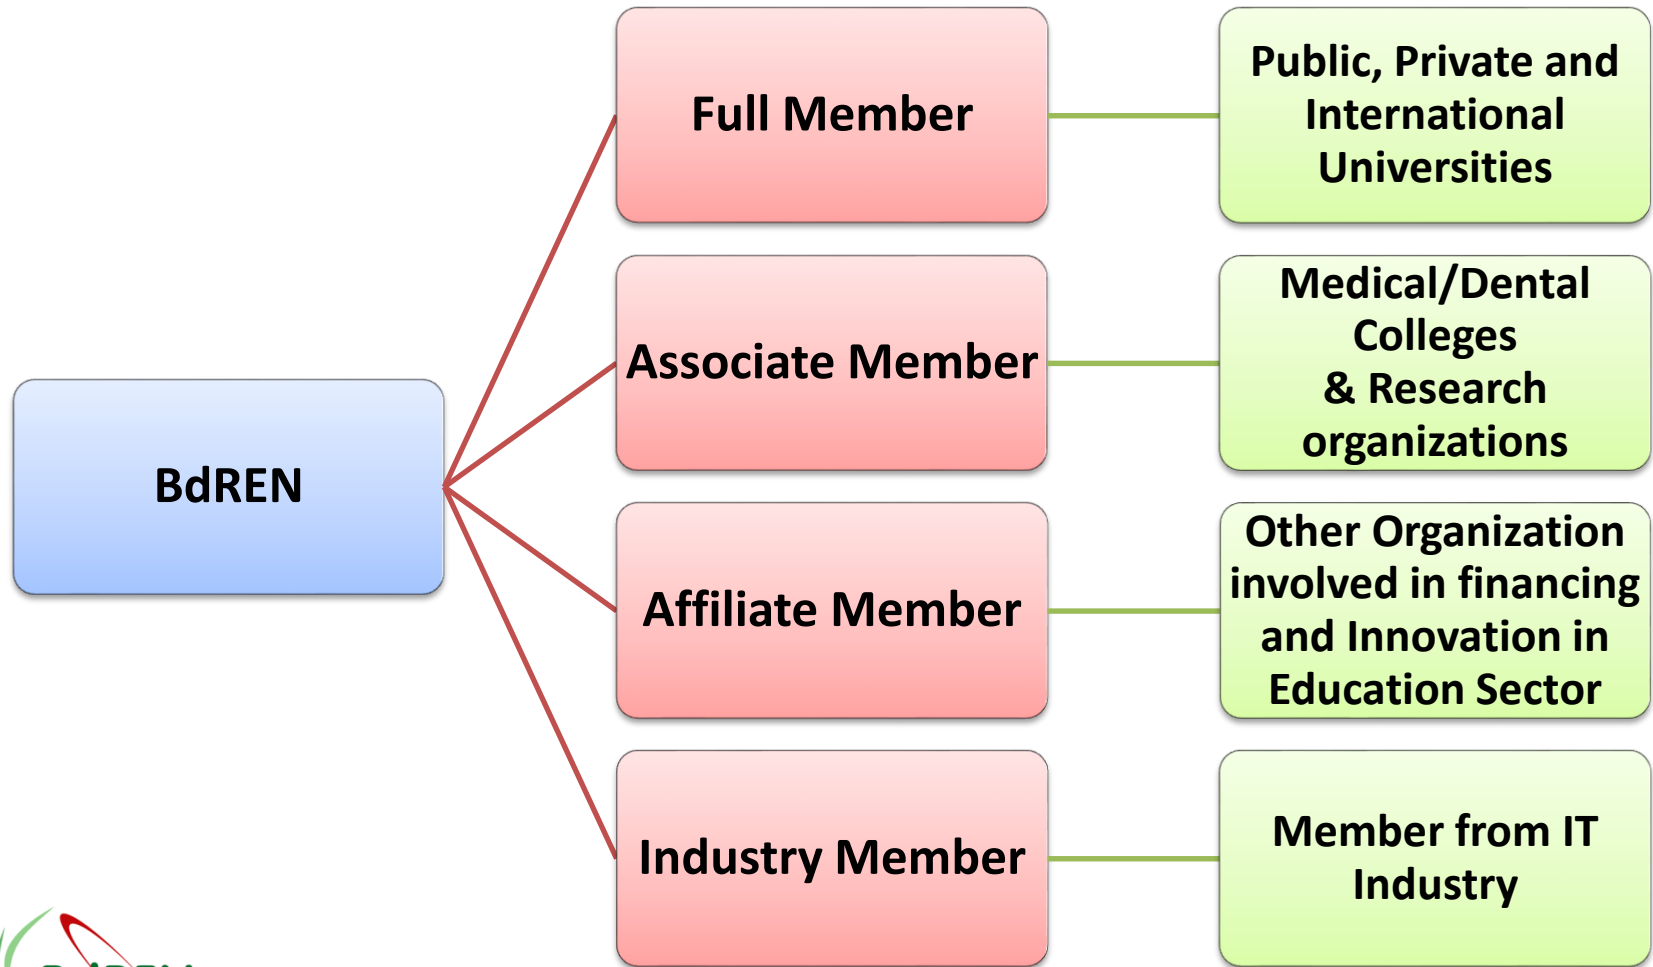

Introduction & Services

- Prof. Kazi Muheymin-Us-Sakib
TST Consultant (Technical)
BdREN

BdREN – at a glance

- Bangladesh Research and Education Network

Component
of

Bringing Higher Education and Research Institutions under single network and connecting with global R&D networks

In Collaboration with

BdREN Stakeholder

BdREN Governance

- **BdREN is run by a Trust Organization on not-for-profit basis**
- **Operation and Maintenance Responsibility to BdREN Trust**
- **11-member Trustee Board headed by UGC Chairman, Trustees mainly from Universities.**