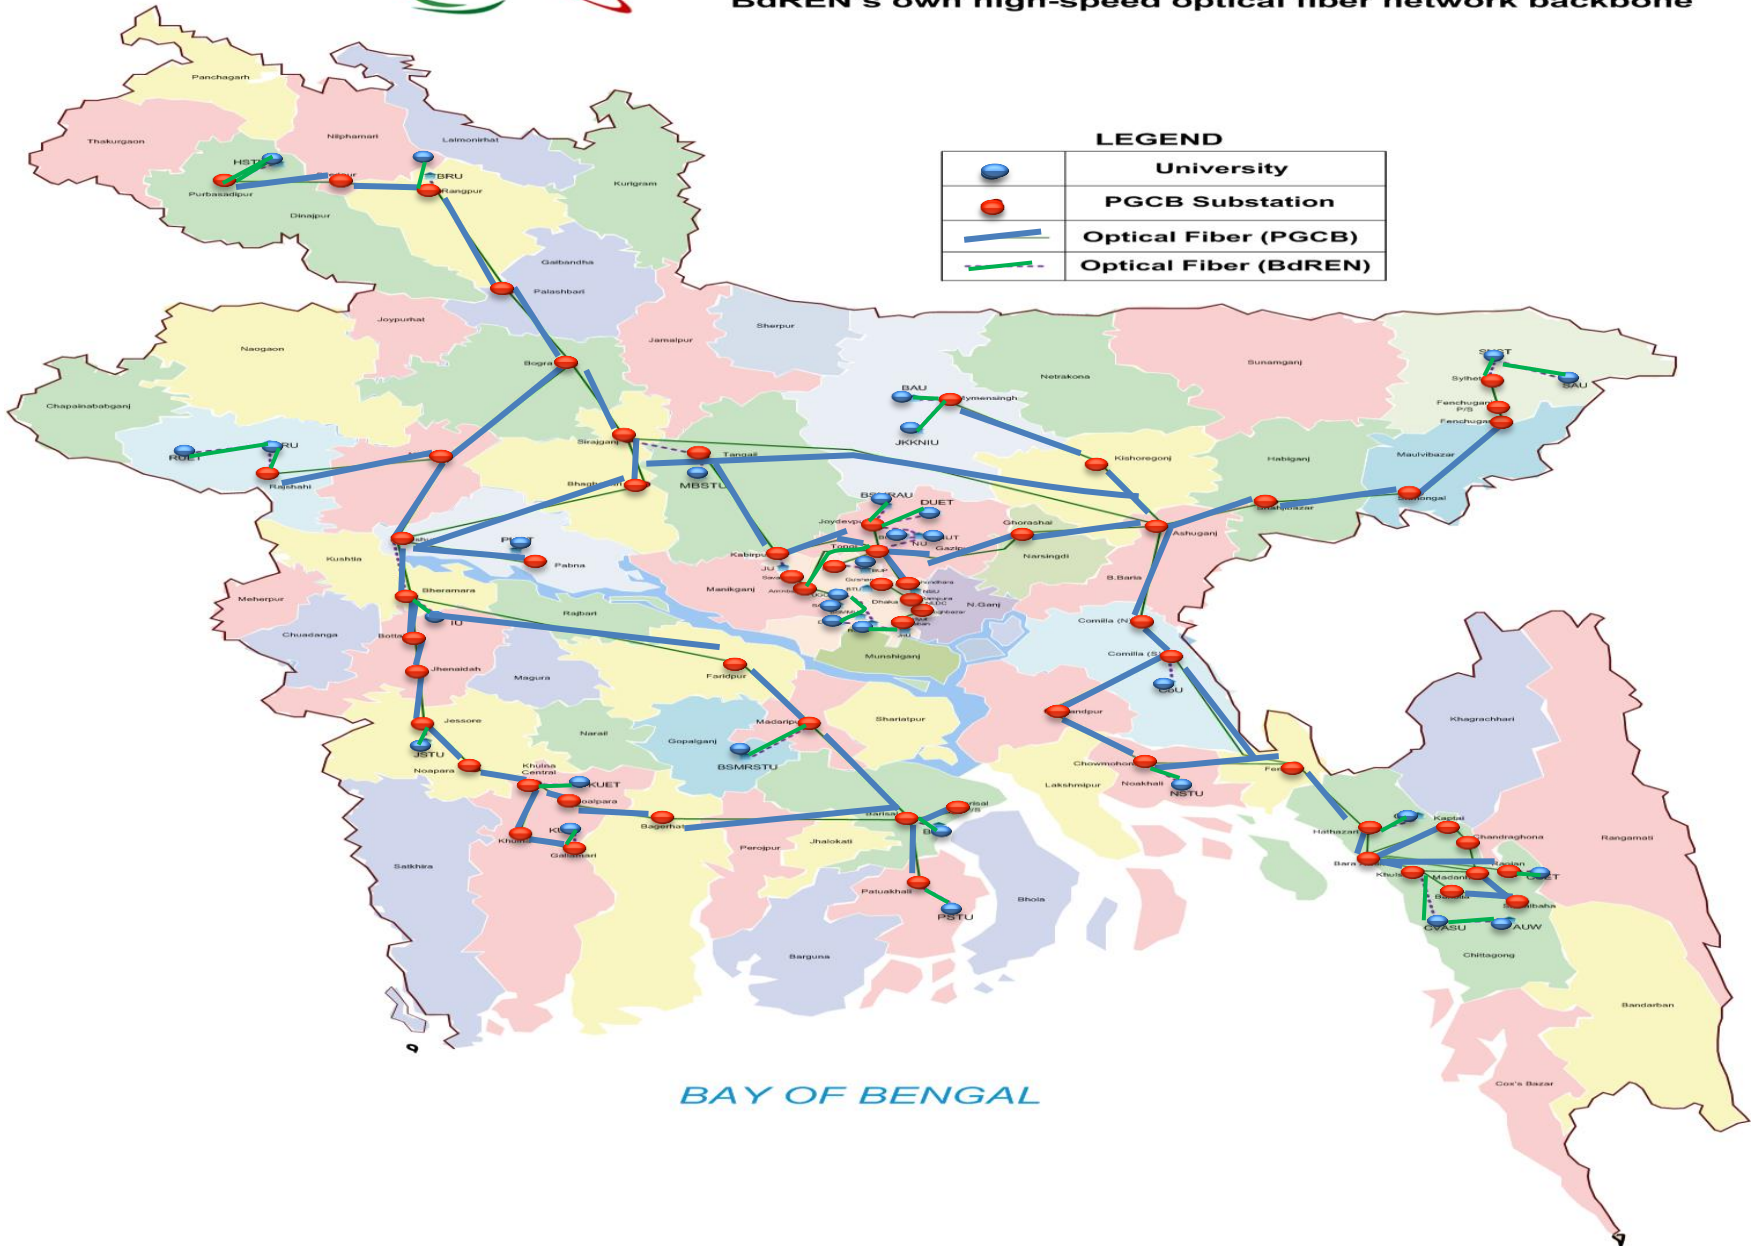

The Research and Education Network for Bangladesh
Connecting all universities and research institutions through
BdREN's own high-speed optical fiber network backbone

LEGEND

	University
	PGCB Substation
	Optical Fiber (PGCB)
	Optical Fiber (BdREN)

BAY OF BENGAL