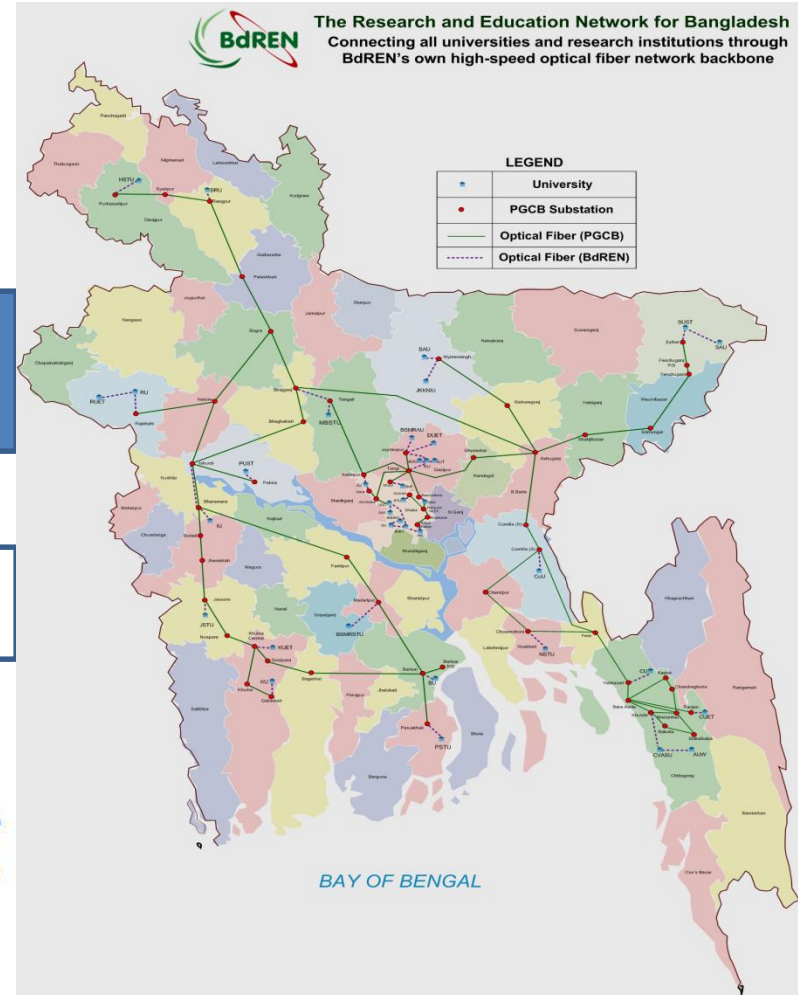

BdREN – at a glance

- Bangladesh Research and Education Network

Component
of

Bringing Higher Education and Research Institutions under single network and connecting with global R&D networks

In Collaboration with