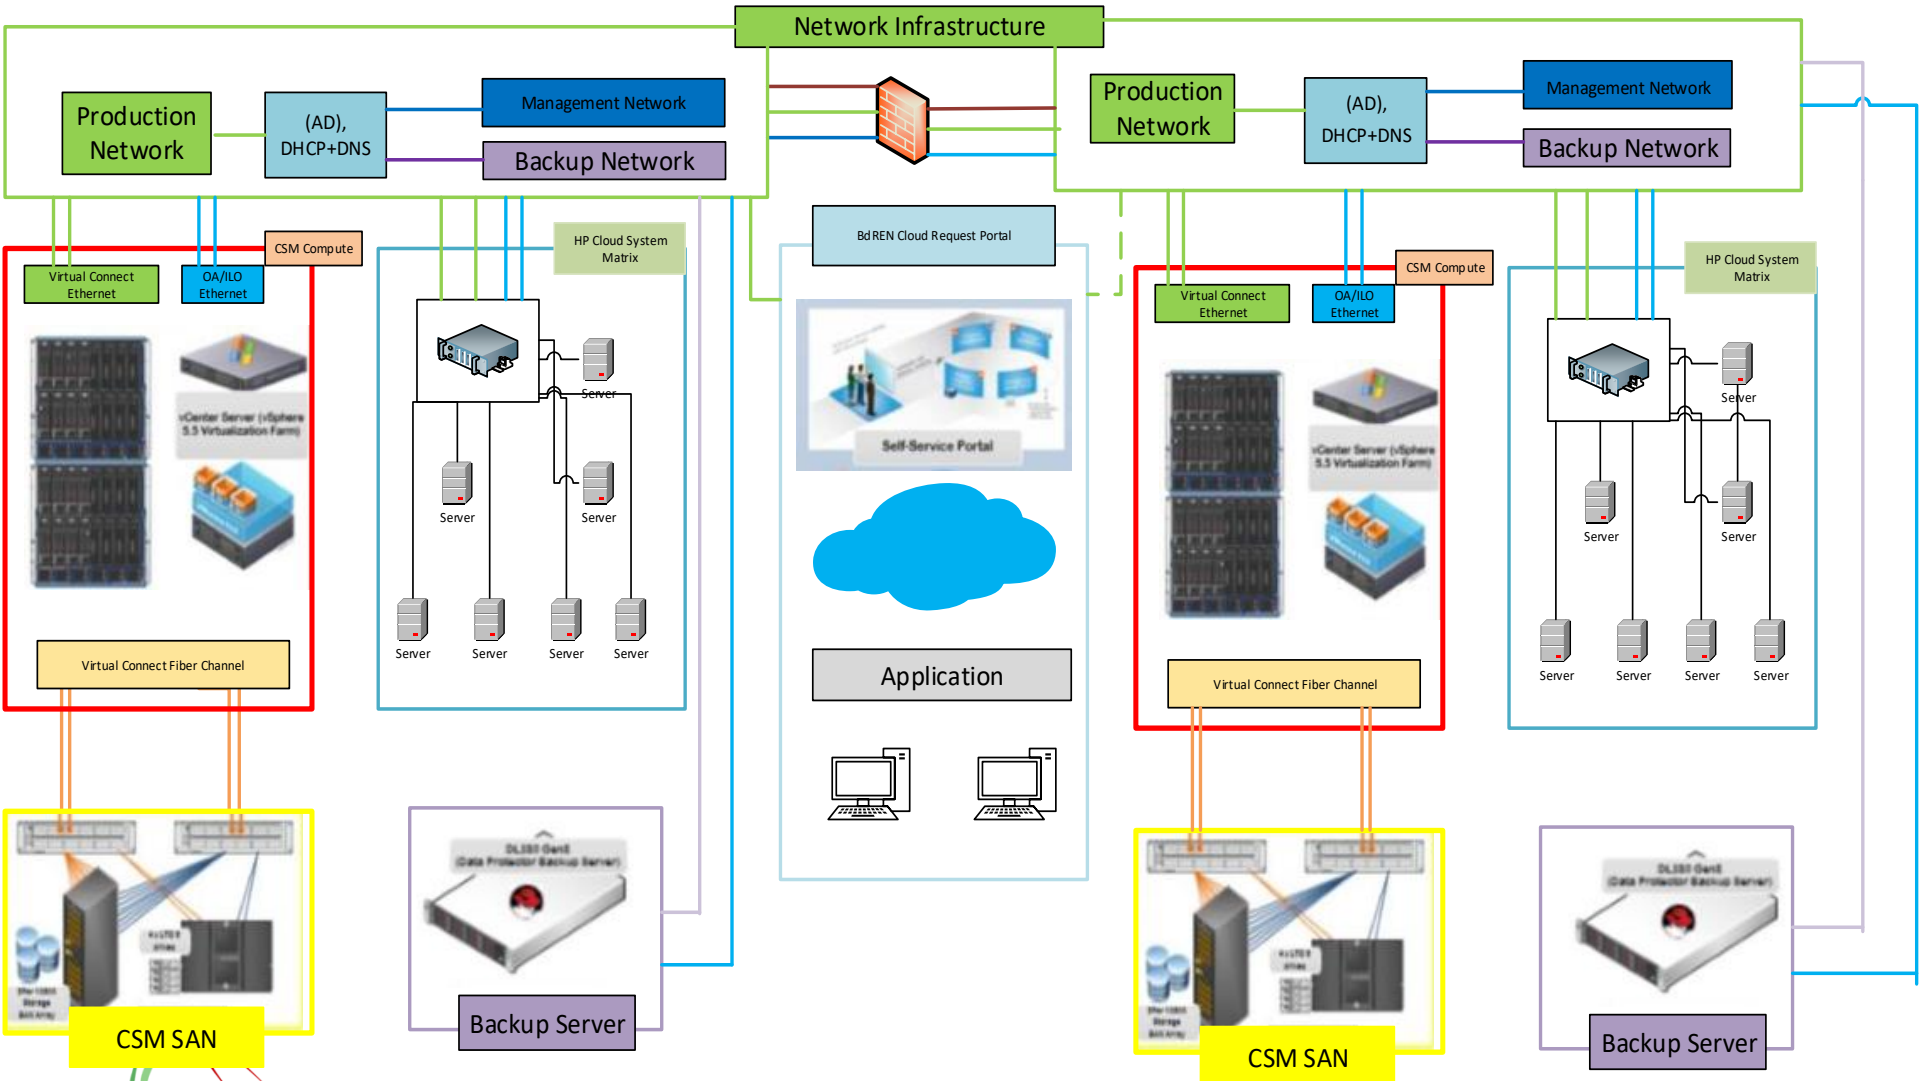

BAY OF BENGAL

BdREN : Infrastructure

- **Transmission equipment to create backbone network**
- **Internet PoPs at all connected Universities (38)**
- **Data Center (DC and DR)**
 - **DC at UGC and DR at BUET**
 - **Storage Area Network with 400 Tera Byte Capacity**
 - **Dual Path Fiber connectivity between DC and DR**
 - **Computing Facility having 480 Core (3.00 GHz), 2304 GB RAM**
- **Video Conference System with Virtual Class Room**
 - **33 Public Universities**

Workshop on Campus Network Security

BdREN Ongoing Activities

- Campus Network at 19 Universities
- Campus e-Presence at 2 Universities
- Expansion of Cloud System and Establishment of new DR center
- 1G connectivity to
 - 12 medical colleges
 - 3 Universities
 - 10 Research Institutes
- Application development
 - Research Gateway
 - Distance Learning Education Framework

**200 TB in
DC**

**200 TB in
DR**

10G

UGC Primary Data Center

BdREN IaaS Solution Infrastructure Overview

BUET Disaster Recovery Center

BdREN Cloud and Hosting Services

Virtual Machine

Works with any
REN institute

Trusted
Partners

Access to
Resources

Connectivity Flows of EduRoam

Connectivity Flows of EduRoam

Present Infrastructure at a glance

Infrastructure

Backbone