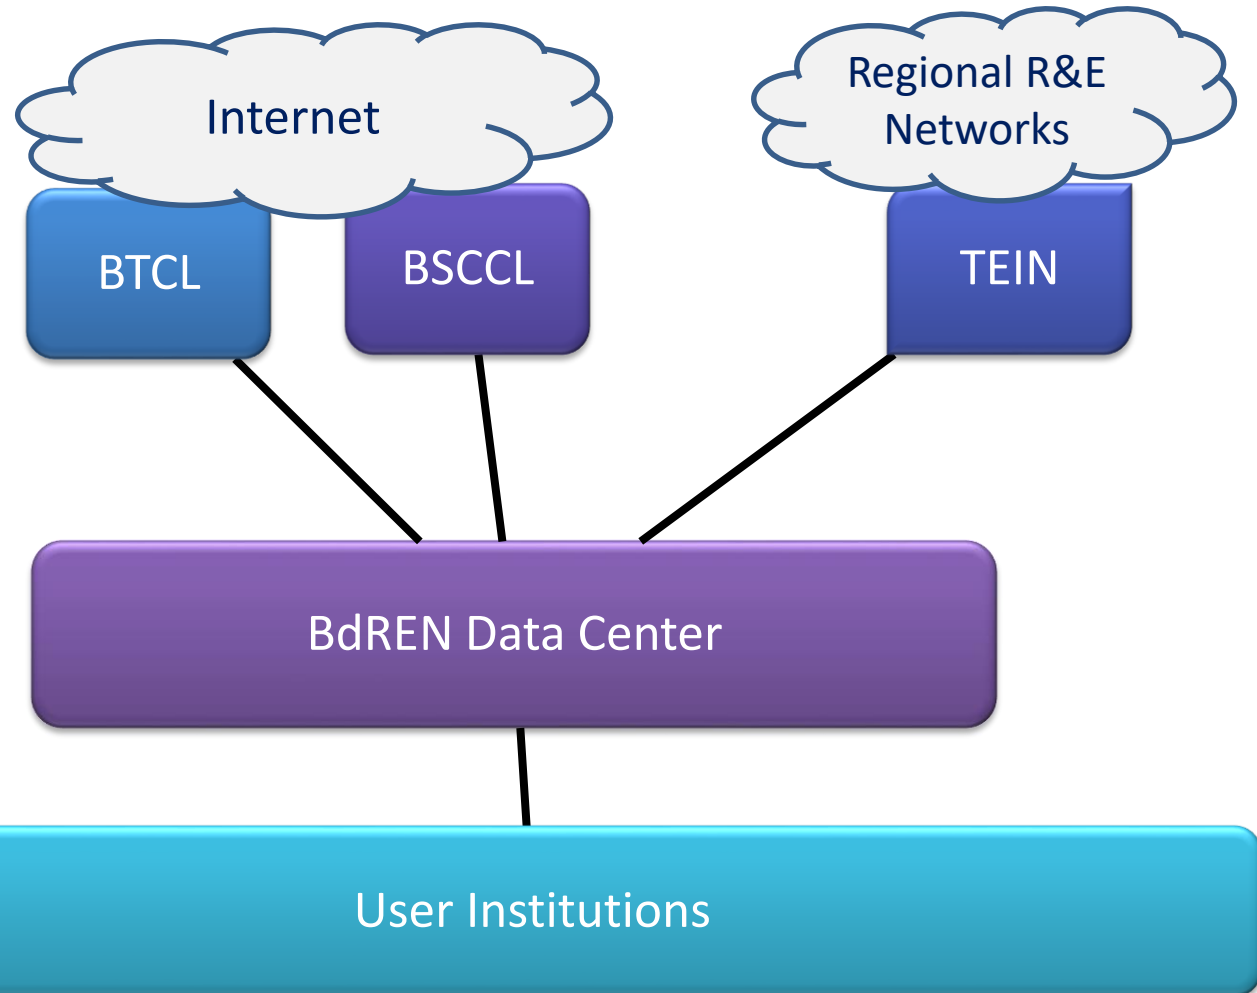

In Collaboration with

BdREN Stakeholder

BdREN Governance

- **BdREN is run by a Trust Organization on not-for-profit basis**
- **Operation and Maintenance Responsibility to BdREN Trust**
- **11-member Trustee Board headed by UGC Chairman, Trustees mainly from Universities.**

BdREN Services

BdREN – International Connectivity

BdREN : Network

- Backbone Network Designed on PGCB Optical Fiber Network of 3200+ KM
- Last mile connectivity through 300+ KM of Optical Fiber
- 1G connectivity to each Institution
 - 34 Public Universities
 - 2 International Universities
 - 3 Private Universities

The Research and Education Network for Bangladesh
 Connecting all universities and research institutions through
 BdREN's own high-speed optical fiber network backbone

LEGEND

	University
	PGCB Substation
	Optical Fiber (PGCB)
	Optical Fiber (BdREN)

BdREN Data Center

BdREN : Distance Learning Theater

- **Video Conference System with Distance Learning Theater/Virtual Class Rooms at 33 Public Universities**

**Distance Learning Theater at
Bangabandhu Sheikh Mujibur
Rahman Agricultural University**