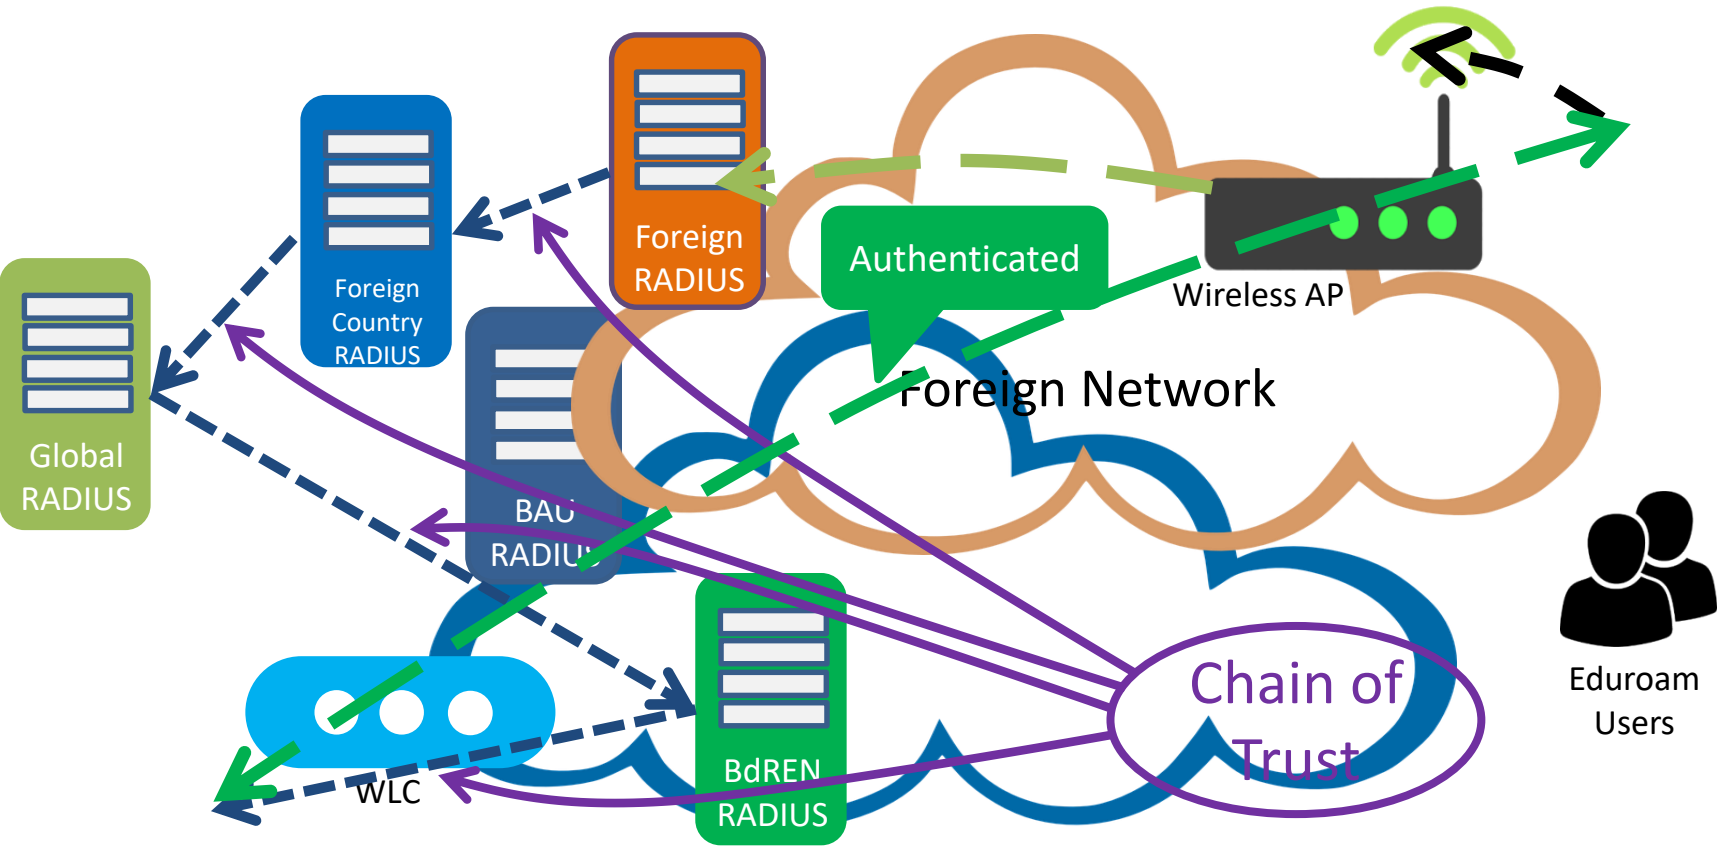

Introduction & Services

- Prof. Kazi Muheymin-Us-Sakib
TST Consultant (Technical)
BdREN

BdREN – at a glance

- Bangladesh Research and Education Network

Component
of

Bringing Higher Education and Research Institutions under single network and connecting with global R&D networks

Low-latency, HD VC

Portal Based Streaming for Events

Other Special Services

EduRoam

Federated Identity

Educational Roaming

Access & Authorization

Single
Username &
Password

Works with any
REN institute

Trusted
Partners

Access to
Resources

Connectivity Flows of EduRoam

Connectivity Flows of EduRoam

Present Infrastructure at a glance

Infrastructure

Backbone

Lastmile
Connectivity

Endpoint
Connectivity

Distance
Learning
Theater

Cloud Computing

3200 km
OPGW

300 km
Underground
Fiber

Public
Universities:
34
Private
Universities: 2

33 Public
Universities