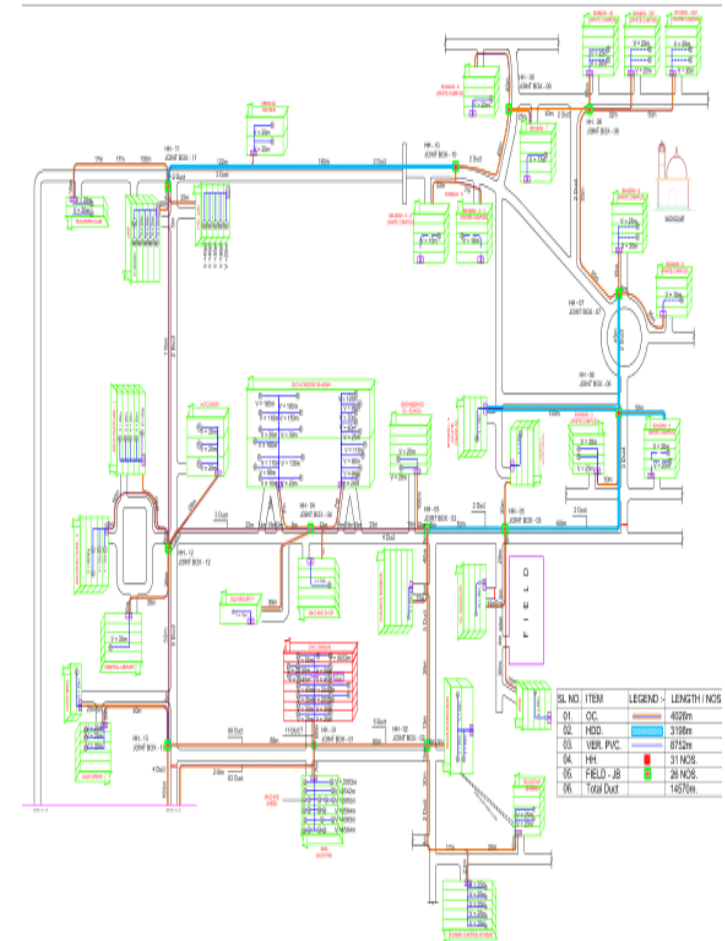

BdREN Ongoing Activities

- Campus Network at 19 Universities
- Campus e-Presence at 2 Universities
- Expansion of Cloud System and Establishment of new DR center
- 1G connectivity to
  - 12 medical colleges
  - 3 Universities
  - 10 Research Institutes
- Application development
  - Research Gateway
  - Distance Learning Education Framework

**Optical Fiber Network Design for
BUET**